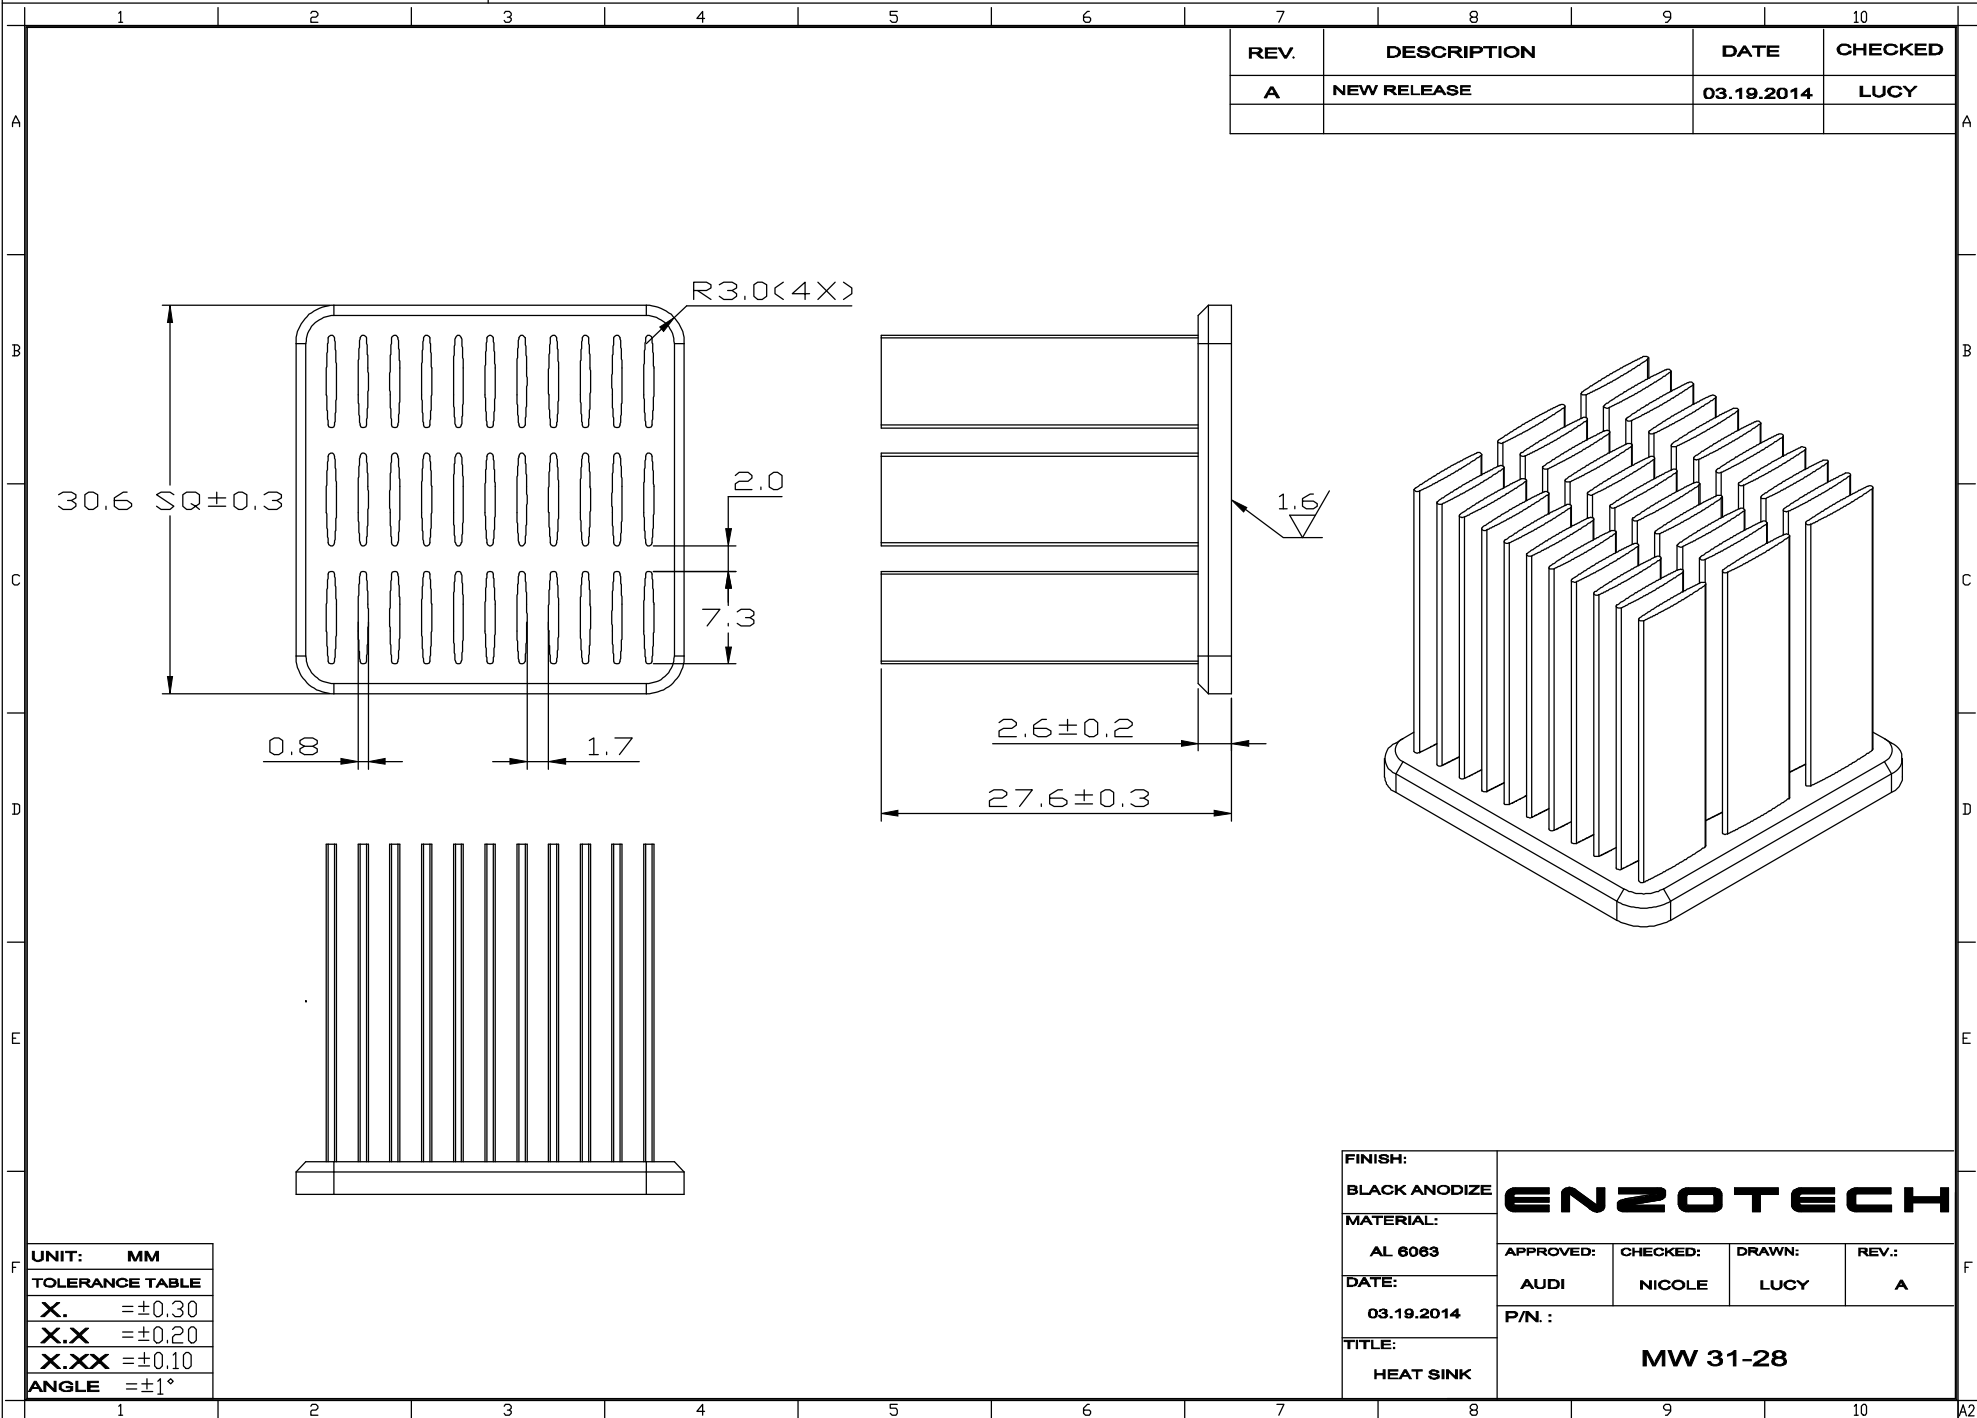

| REV. | DESCRIPTION | DATE | CHECKED |
|------|-------------|------------|---------|
| A | NEW RELEASE | 03.19.2014 | LUCY |

| | | | | | |
|--------------------------|-------------------|--------------------|----------------|------------|------------------------------|
| FINISH: BLACK ANODIZE | | ENZOTECH | | | |
| MATERIAL: AL 6063 | | | | | |
| DATE: 03.19.2014 | APPROVED: AUDI | CHECKED: NICOLE | DRAWN: LUCY | REV.: A | P/N : MW 31-28 |
| TITLE: HEAT SINK | | | | | |