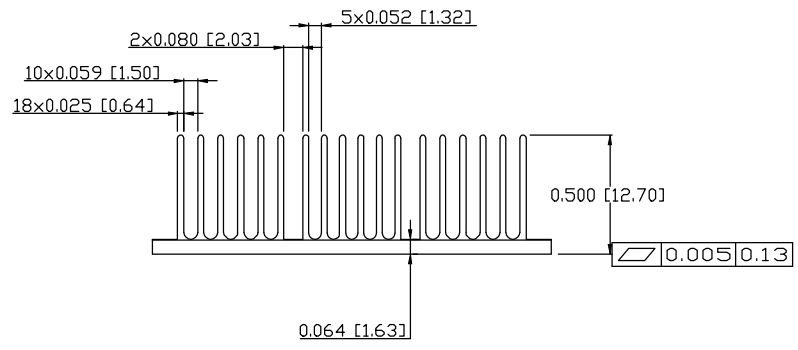

REV.	DESCRIPTION	DATE	CHECKED
A	NEW RELEASE	05.14.2014	LUCY

UNIT:	INCH
TOLERANCE TABLE	
X.X	=±0.02
X.XX	=±0.01
X.XXX	=±0.005
ANGLE	=±1°

FINISH:			
ANODIZE BLACK			
MATERIAL:			
AL 6063			
APPROVED:	CHECKED:	DRAWN:	REV.:
AUDI	WEN	LUCY	A
DATE:			
05.14.2014			
TITLE:			
HEAT SINK			
P/N. :			
BHS1810EB00000-07			