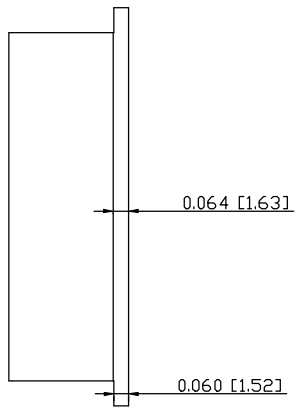

REV.	DESCRIPTION	DATE	CHECKED
A	NEW RELEASE	05.14.2014	LUCY

UNIT:	INCH
TOLERANCE TABLE	
X.X	=±0.02
X.XX	=±0.01
X.XXX	=±0.005
ANGLE	=±1°

FINISH:			
ANODIZE BLACK			
MATERIAL:			
AL 6063			
APPROVED:	CHECKED:	DRAWN:	REV.:
AUDI	WEN	LUCY	A
DATE:			
05.14.2014			
TITLE:			
HEAT SINK			
P/N. :			
BHS1810EB00000-07			