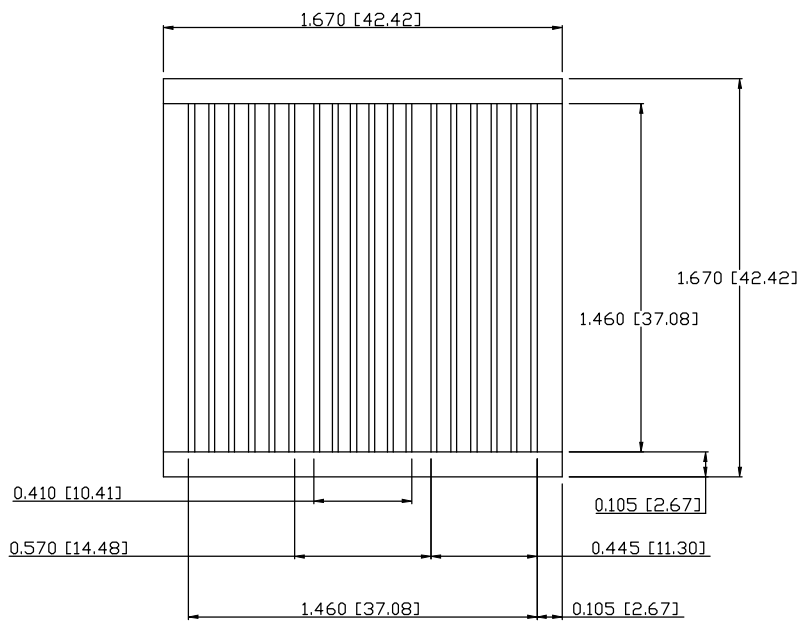

REV.	DESCRIPTION	DATE	CHECKED
A	NEW RELEASE	05.14.2014	LUCY

UNIT:	INCH
TOLERANCE TABLE	
X.X	=±0.02
X.XX	=±0.01
X.XXX	=±0.005
ANGLE	=±1°

FINISH:			
ANODIZE BLACK			
MATERIAL:			
AL 6063			
APPROVED:	CHECKED:	DRAWN:	REV.:
AUDI	WEN	LUCY	A
DATE:			
05.14.2014			
TITLE:			
HEAT SINK			
P/N. :			
BHS1810EB00000-07			