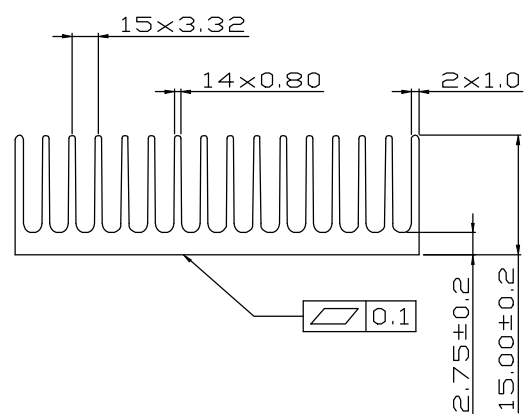

REV.	DESCRIPTION	DATE	CHECKED
01	NEW RELEASE	05.14.2014	LUCY

UNIT:	MM
TOLERANCE TABLE	
X.	=±0.30
X.X	=±0.20
X.XX	=±0.10
ANGLE	=±1°

FINISH:	BLACK ANODIZE			
MATERIAL:	AL 6063			
DATE:	APPROVED:	CHECKED:	DRAWN:	REV.:
05.14.2014	AUDI	WEN	LUCY	01
TITLE:	P/N : BJCEBH51511500-06			
HEAT SINK				