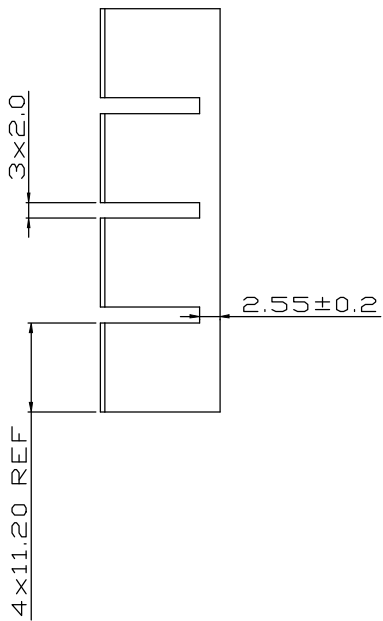

REV.	DESCRIPTION	DATE	CHECKED
01	NEW RELEASE	05.14.2014	LUCY

UNIT:	MM
TOLERANCE TABLE	
X.	=±0.30
X.X	=±0.20
X.XX	=±0.10
ANGLE	=±1°

FINISH:	BLACK ANODIZE			
MATERIAL:	AL 6063			
DATE:	APPROVED:	CHECKED:	DRAWN:	REV.:
05.14.2014	AUDI	WEN	LUCY	01
TITLE:	P/N : BJCEBH51511500-06			
HEAT SINK				