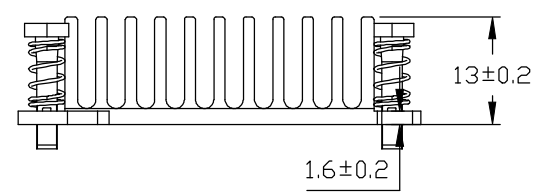

REV.	DESCRIPTION	DATE	CHECKED
A	NEW RELEASE	05.14.2014	LUCY

NOTES:

ITEM	DESCRIPTION	P/N.	DIMENSION (MM)	MATERIAL	FINISH / COLOR	QTY
1	PUSH PIN	164818B	6.2 x 13.6L	PLASTIC	BLACK	2
2	HEAT SINK	CM337	48.77 x 48.66 x 13	AL 6063	BLACK ANODIZE	1
3						

FINISH: SEE NOTES				ENZOTECH			
MATERIAL: SEE NOTES							
APPROVED:	CHECKED:	DRAWN:	REV.:				
AUDI	WEN	LUCY	A				
DATE: 05.14.2014	P/N :			CEBA0149491302-00			
TITLE: HEAT SINK							